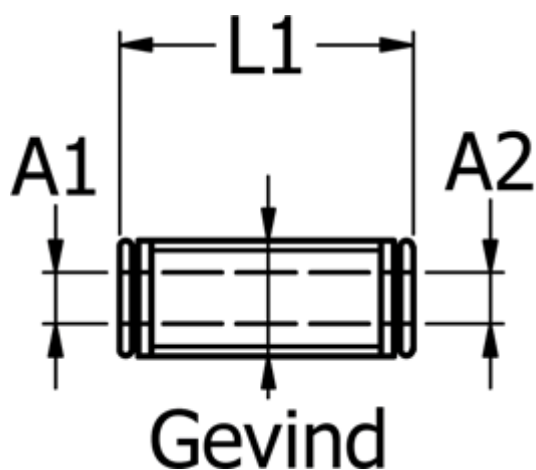

Article number: 586747012

Description: Metal fitting 747.012 - Ø12/Ø12
Push-in straight connector

Measures

Ext. hose diameter A1 = 12

Ext. hose diameter A2 = 12

L1 = 40.7

Thread = M20x1